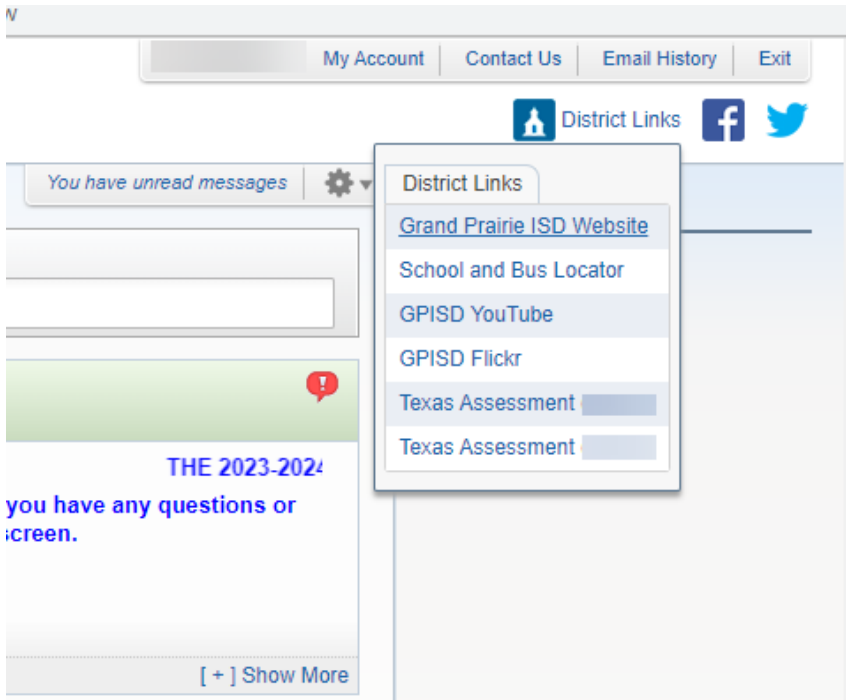

30 de
junio

Resultados finales para las familias

Disponibles en el Portal para la Familia.

Visit [TexasAssessment.gov](https://www.texasassessment.gov) for more information.

Log into Skyward Family Access.

In the upper right there is a button for District Links

Click District Links and a list will dropdown. If you have multiple students, they will each have their own separate link to the Texas Assessment Portal.