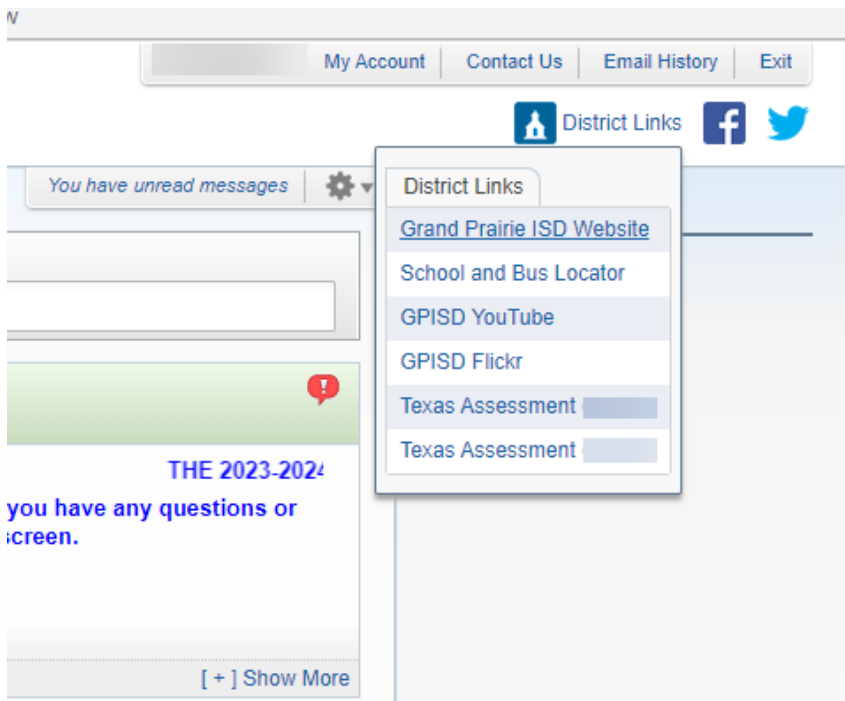

Click the link for the specific student and the Texas Assessment Portal will use the embedded credentials for you and your student and open their page with results.

The screenshot shows the Texas Assessment Portal Family Portal interface. At the top, there is a navigation bar with the Texas Assessment logo and 'Family Portal' text. Below this is a 'Welcome' banner for a student. The main content area displays 'Scores for 2021-2022 School Year'. There are filters for 'Sorted by: Most Recent Test' and 'Subjects: All'. A 'Currently Viewing' message states 'The most recent test in all subjects for the 2021-2022 school year'. Three assessment categories are listed: STAAR Mathematics, STAAR RLA, and TELPAS. Each category shows 'Your Child's Most Recent Test' and 'Test Window' (Spring 2022 for STAAR, March 2022 for TELPAS). There are buttons for 'Download Detailed Report' and 'View all [Subject] tests' for each category.

The page defaults to the most current school year that has assessments.

Use the drop down for School Year to view assessment results for prior years

This screenshot shows the same Texas Assessment Portal interface, but with a dropdown menu open for the 'Scores for 2021-2022 School Year' section. A red arrow points to the dropdown arrow. The dropdown menu lists school years from 2021-2022 down to 2016-2017. The '2021-2022 School Year' option is highlighted. The background content is partially obscured by the dropdown menu.

Inicie una sesión en *Skyward Family Access*.

En la parte superior derecha hay un botón para acceder a los enlaces del distrito

Haga clic en enlaces del distrito y aparecerá una lista. Si tiene varios estudiantes, cada uno tendrá su propio enlace en el Portal de Evaluación de Texas.