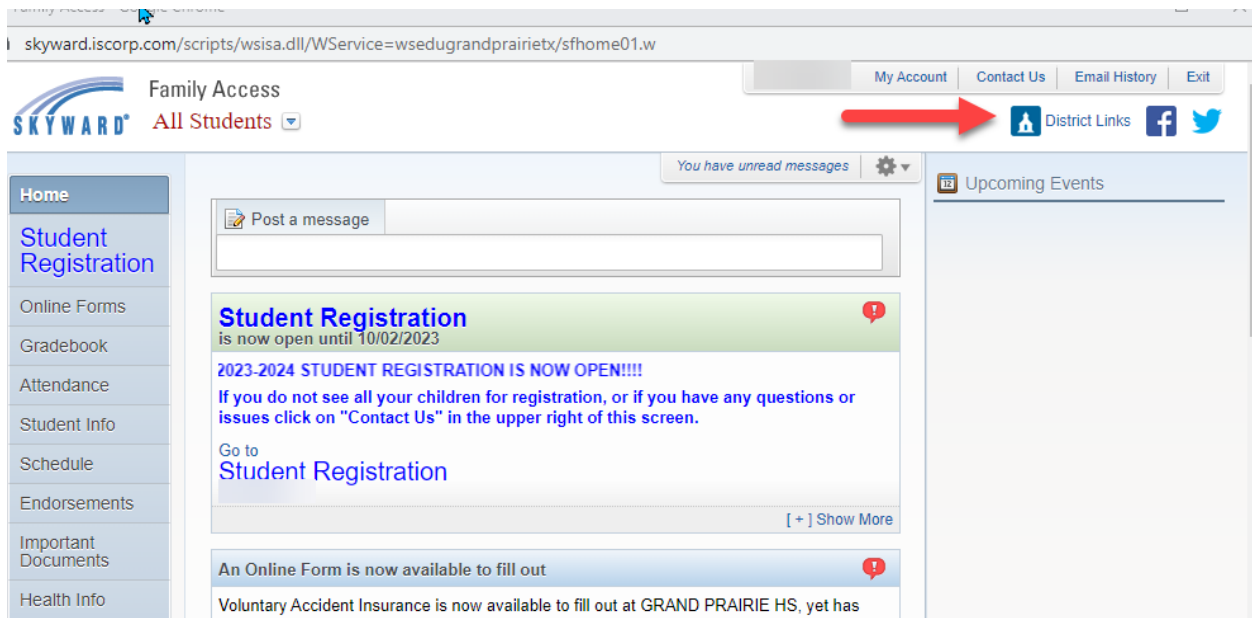

Click the link for the specific student and the Texas Assessment Portal will use the embedded credentials for you and your student and open their page with results.

The screenshot shows the Texas Assessment Portal Family Portal interface. At the top, there is a navigation bar with the Texas Assessment logo and 'Family Portal' text. Below this is a 'Welcome' banner for a student. The main content area displays 'Scores for 2021-2022 School Year'. There are filters for 'Sorted by: Most Recent Test' and 'Subjects: All'. A 'Currently Viewing' message states 'The most recent test in all subjects for the 2021-2022 school year'. Three assessment categories are listed: STAAR Mathematics, STAAR RLA, and TELPAS. Each category shows 'Your Child's Most Recent Test' and 'Test Window' (Spring 2022 for STAAR, March 2022 for TELPAS). There are buttons for 'Download Detailed Report' and 'View all [Subject] tests' for each category.

The page defaults to the most current school year that has assessments.

Use the drop down for School Year to view assessment results for prior years

This screenshot shows the same Texas Assessment Portal interface, but with a dropdown menu open for the 'Scores for 2021-2022 School Year' section. A red arrow points to the dropdown arrow. The dropdown menu lists school years from 2021-2022 down to 2016-2017. The '2021-2022 School Year' option is highlighted. The background content is partially obscured by the dropdown menu.

Inicie una sesión en *Skyward Family Access*.

En la parte superior derecha hay un botón para acceder a los enlaces del distrito

Haga clic en enlaces del distrito y aparecerá una lista. Si tiene varios estudiantes, cada uno tendrá su propio enlace en el Portal de Evaluación de Texas.