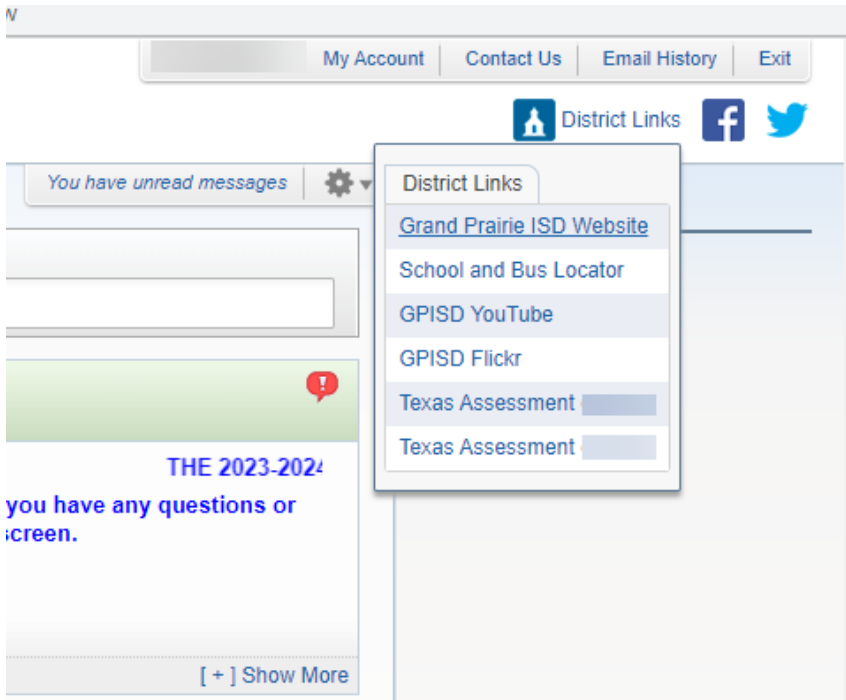

Click District Links and a list will dropdown. If you have multiple students, they will each have their own separate link to the Texas Assessment Portal.