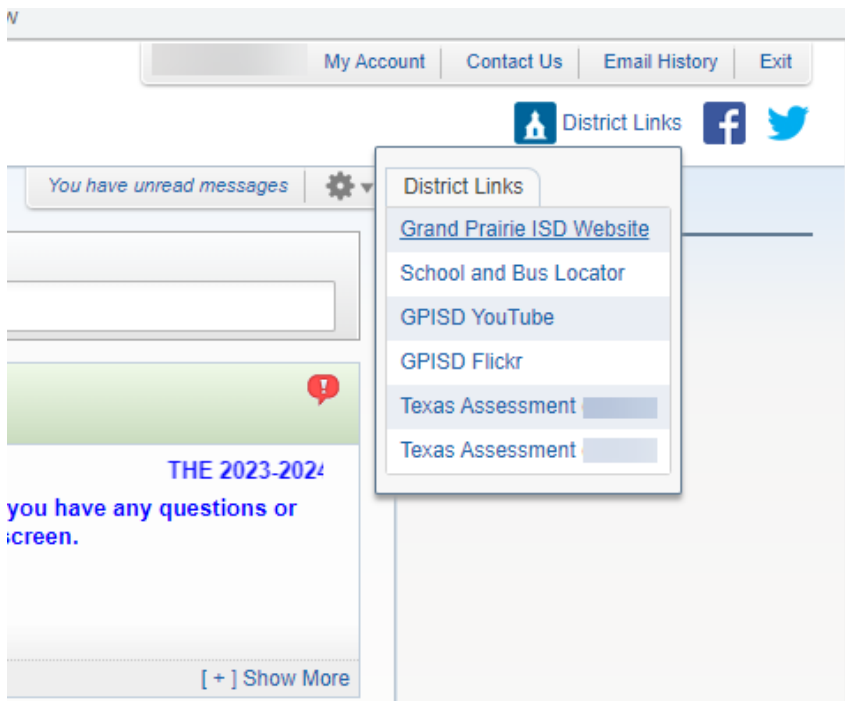

The screenshot shows the Texas Assessment Portal Family Portal interface. At the top, there is a navigation bar with the Texas Assessment logo and 'Family Portal' text. Below this is a 'Welcome' banner for a student. The main content area displays 'Scores for 2021-2022 School Year' with a dropdown arrow. Below this, there are three sections for different assessments: STAAR Mathematics, STAAR RLA, and TELPAS. Each section shows 'Your Child's Most Recent Test' and 'Test Window' (Spring 2022 for STAAR, March 2022 for TELPAS). There are buttons for 'Download Detailed Report' and 'View all [Subject] tests' for each assessment.

The page defaults to the most current school year that has assessments.

Use the drop down for School Year to view assessment results for prior years

This screenshot shows the same Texas Assessment Portal Family Portal interface, but with the 'Scores for 2021-2022 School Year' dropdown menu open. A red arrow points to the dropdown arrow. The menu lists school years from 2021-2022 down to 2016-2017. The current selection is '2021-2022 School Year'. The background shows the same assessment results for STAAR Mathematics.

Inicie una sesión en *Skyward Family Access*.

En la parte superior derecha hay un botón para acceder a los enlaces del distrito

Haga clic en enlaces del distrito y aparecerá una lista. Si tiene varios estudiantes, cada uno tendrá su propio enlace en el Portal de Evaluación de Texas.