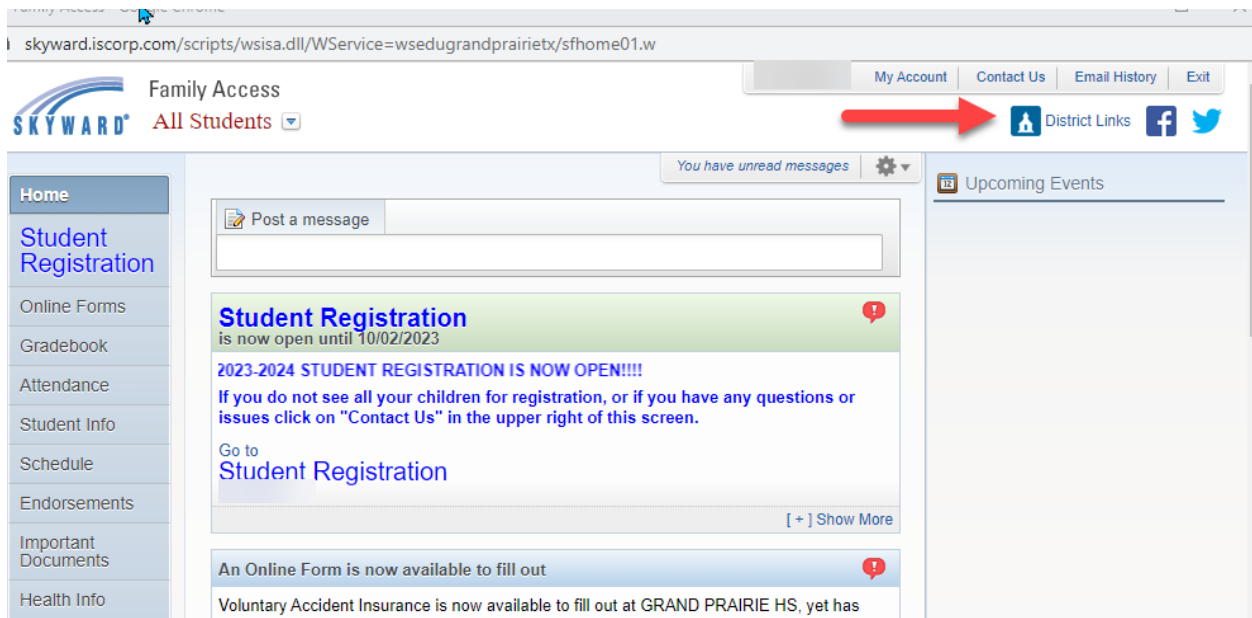

The screenshot shows the Texas Assessment Portal Family Portal interface. At the top, there is a navigation bar with the Texas Assessment logo and 'Family Portal' text. Below this is a 'Welcome' banner for a student. The main content area displays 'Scores for 2021-2022 School Year' with a dropdown arrow. Below this, there are three sections for different assessments: STAAR Mathematics, STAAR RLA, and TELPAS. Each section shows 'Your Child's Most Recent Test' and 'Test Window' (Spring 2022 for STAAR, March 2022 for TELPAS). There are buttons for 'Download Detailed Report' and 'View all [Subject] tests' for each assessment.

The page defaults to the most current school year that has assessments.

Use the drop down for School Year to view assessment results for prior years

This screenshot shows the same Texas Assessment Portal Family Portal interface, but with the 'Scores for 2021-2022 School Year' dropdown menu open. A red arrow points to the dropdown arrow. The menu lists school years from 2021-2022 down to 2016-2017. The current selection is '2021-2022 School Year'. The background shows the same assessment results for STAAR Mathematics.

Inicie una sesión en *Skyward Family Access*.

En la parte superior derecha hay un botón para acceder a los enlaces del distrito

Haga clic en enlaces del distrito y aparecerá una lista. Si tiene varios estudiantes, cada uno tendrá su propio enlace en el Portal de Evaluación de Texas.