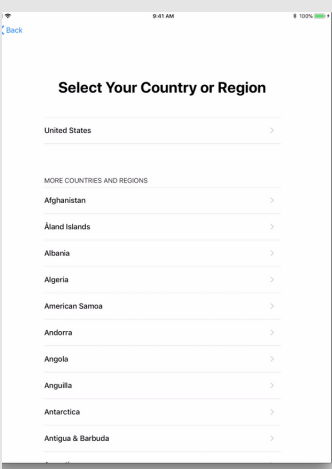

Grades PreK - 3

6 STEPS FOR SETTING UP YOUR IPAD AT HOME

1 SELECT YOUR LANGUAGE

2 SELECT UNITED STATES

3 SELECT SET UP MANUALLY

HALFWAY THERE!

4 SELECT YOUR *Home* WI-FI NETWORK, ENTER THE PASSWORD, CLICK "JOIN" AND SELECT NEXT