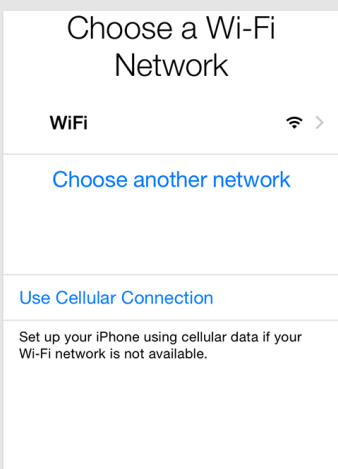

Grades PreK - 3

6 STEPS FOR SETTING UP YOUR IPAD AT HOME

1 SELECT YOUR LANGUAGE

2 SELECT UNITED STATES

3 SELECT SET UP MANUALLY

HALFWAY THERE!

4 SELECT YOUR *Home* WI-FI NETWORK, ENTER THE PASSWORD, CLICK "JOIN" AND SELECT NEXT