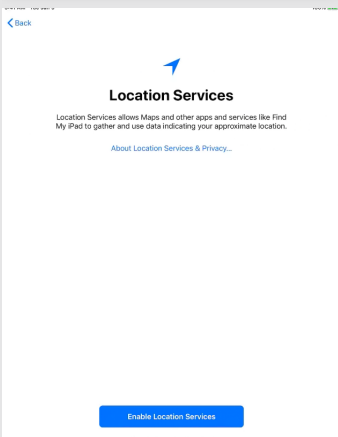

6 SELECT ENABLE LOCATION SERVICES

CONGRATULATIONS YOU'RE DONE!

NOTE: IT MAY TAKE SEVERAL MINUTES BEFORE SELF-SERVICE INSTALLS. (Please give this time to install.)