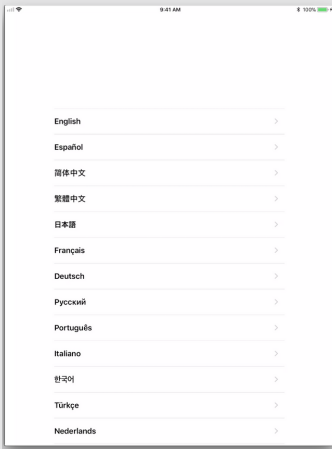

Grades PreK - 3

6 STEPS FOR SETTING UP YOUR IPAD AT HOME

1 SELECT YOUR LANGUAGE

2 SELECT UNITED STATES

3 SELECT SET UP MANUALLY

HALFWAY THERE!

4 SELECT YOUR *Home* WI-FI NETWORK, ENTER THE PASSWORD, CLICK "JOIN" AND SELECT NEXT