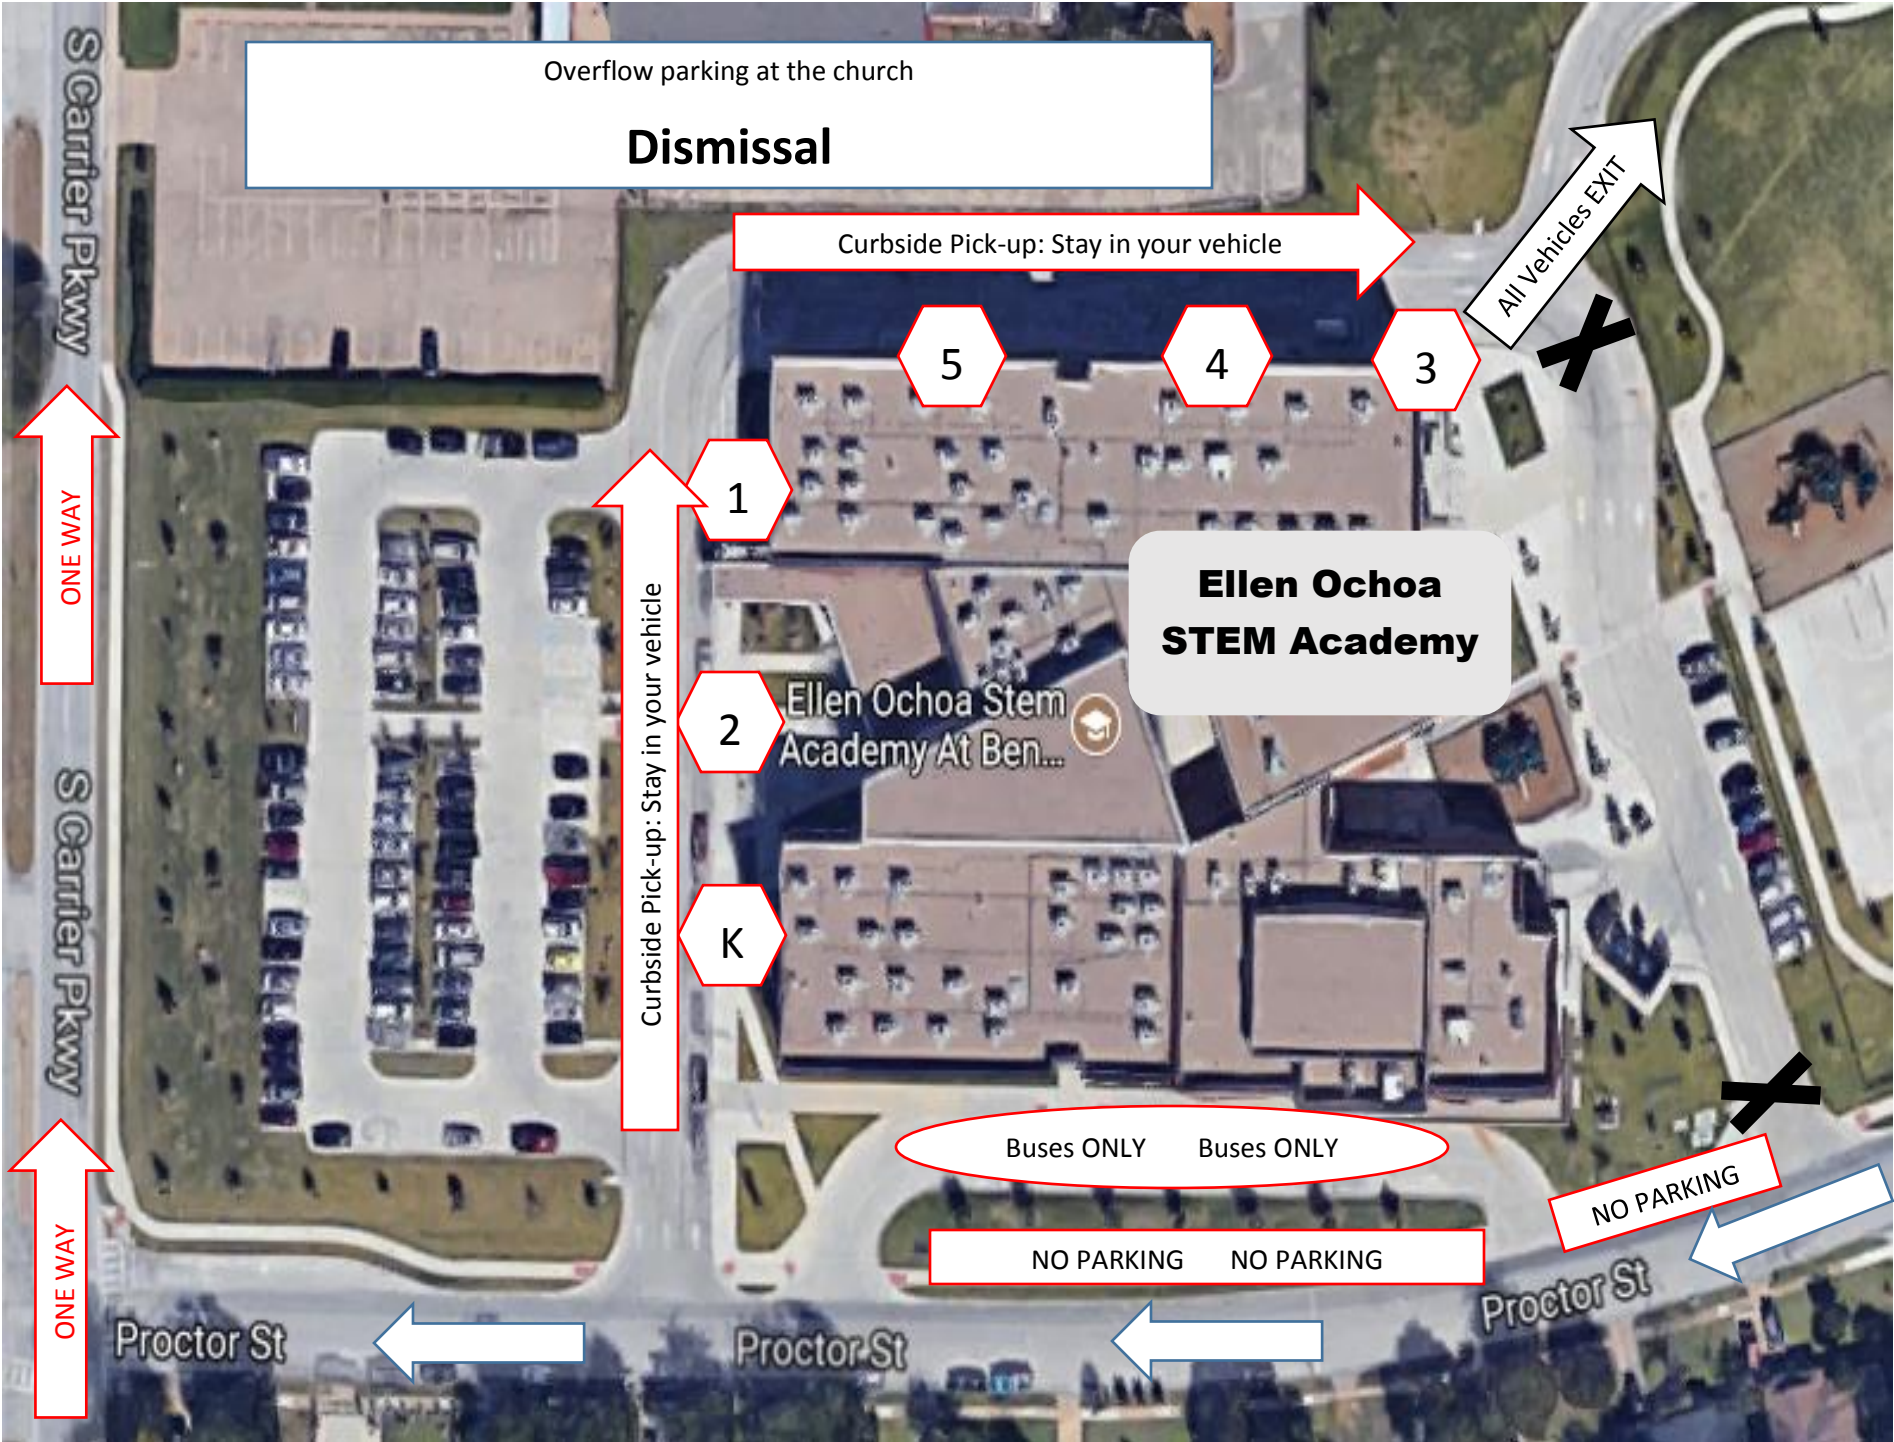

Overflow parking at the church

Arrival

Curbside Drop-off: Stay in your vehicle

1st Grade ONLY
7:30-7:50

General
Entrance
7:30-7:50

**Ellen Ochoa
STEM Academy**

General Entrance
Doors open at 7:30

Kinder ONLY
7:30-7:50

Buses ONLY Buses ONLY

NO PARKING NO PARKING

NO PARKING

All Vehicles EXIT

ONE WAY

ONE WAY

Curbside Drop-off: Stay in your vehicle

Proctor St

Proctor St

Proctor St

S Carrier Pkwy

S Carrier Pkwy

Overflow parking at the church
Dismissal

Curbside Pick-up: Stay in your vehicle

All Vehicles EXIT

5

NO PARKING NO PARKING

NO PARKING

S Carrier Pkwy

ONE WAY

S Carrier Pkwy

ONE WAY

Proctor St

Proctor St