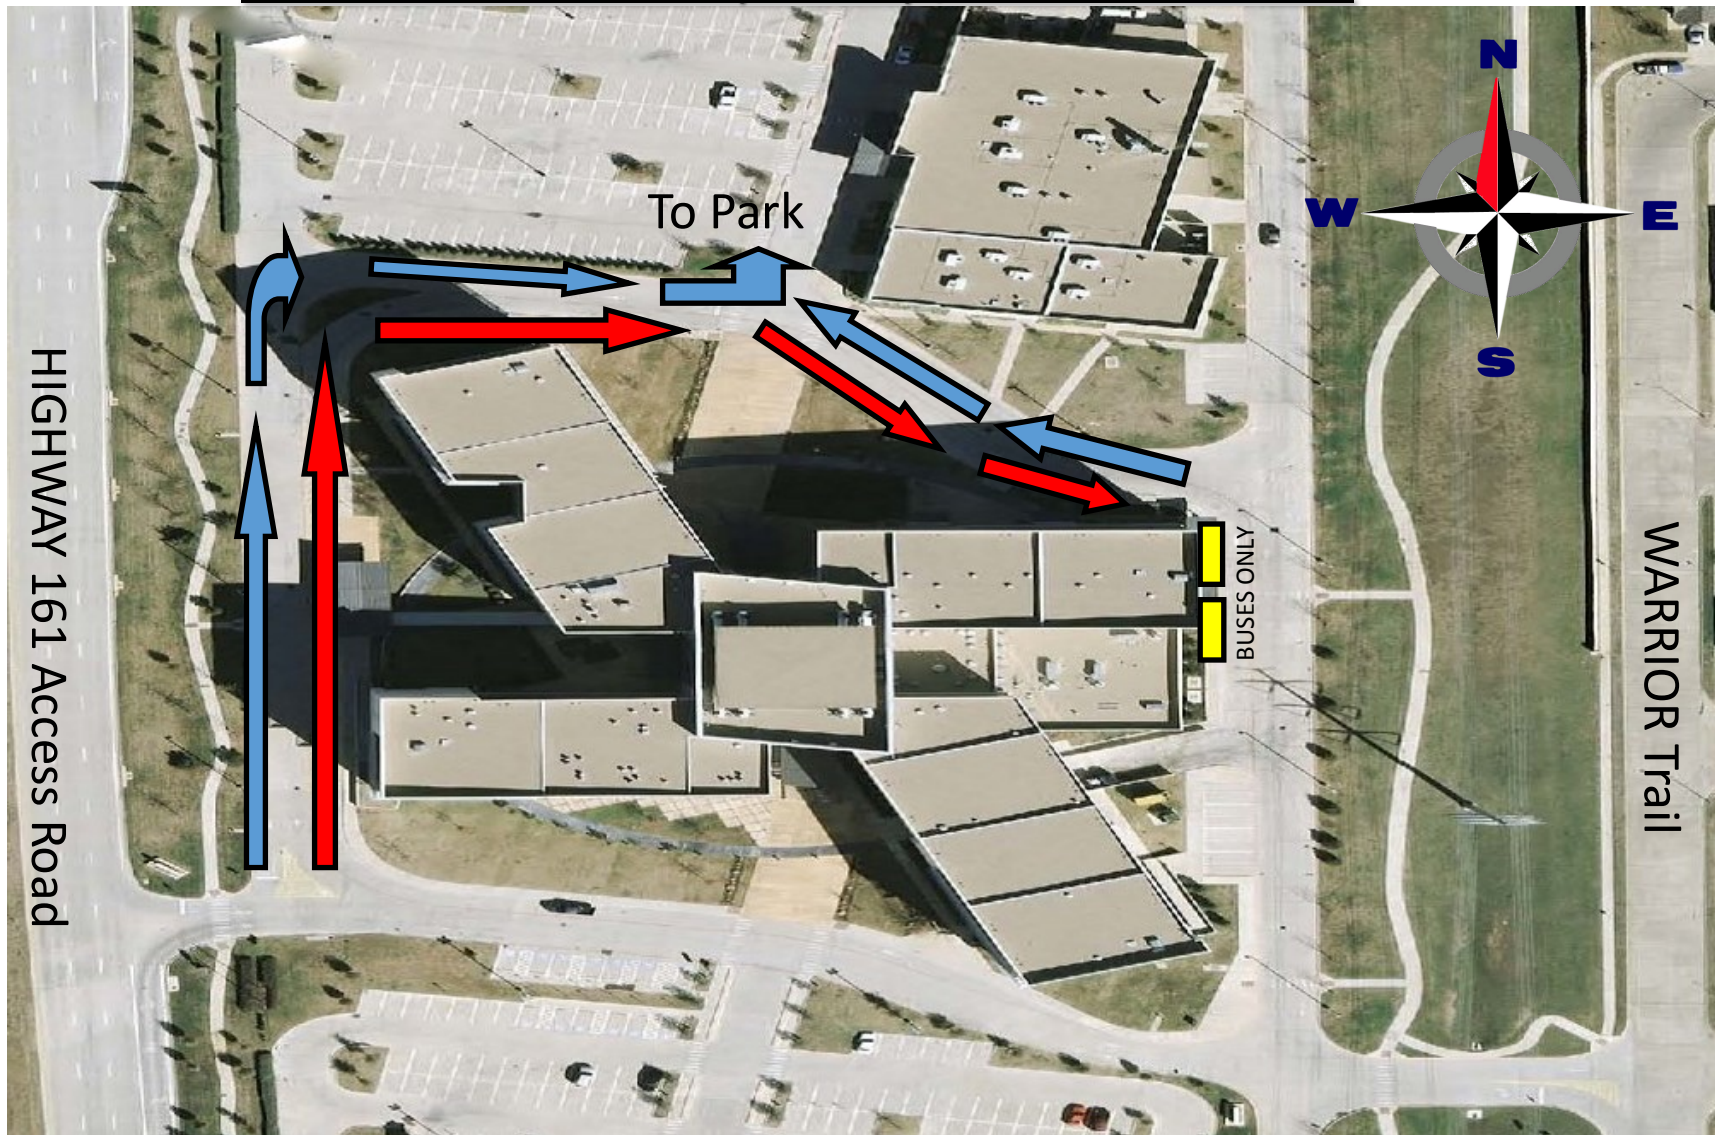

SHG Morning Drop off/Traffic Pattern

- Students dropped off and enter through double café doors. (GREEN arrow)
- Students can be dropped off beginning at 7:30. No supervision prior to 7:30.

SHG After School pick up/Traffic Pattern

- Parents picking up in the pick up line, follow **RED** lane, only. Please stay in your vehicle.
- If you need to walk up or visit the school, follow the **BLUE** lane to designated parking areas. We cannot load your child while in the far **(BLUE)** lane.
- Buses  load on east side of building; do not park in/block these areas.