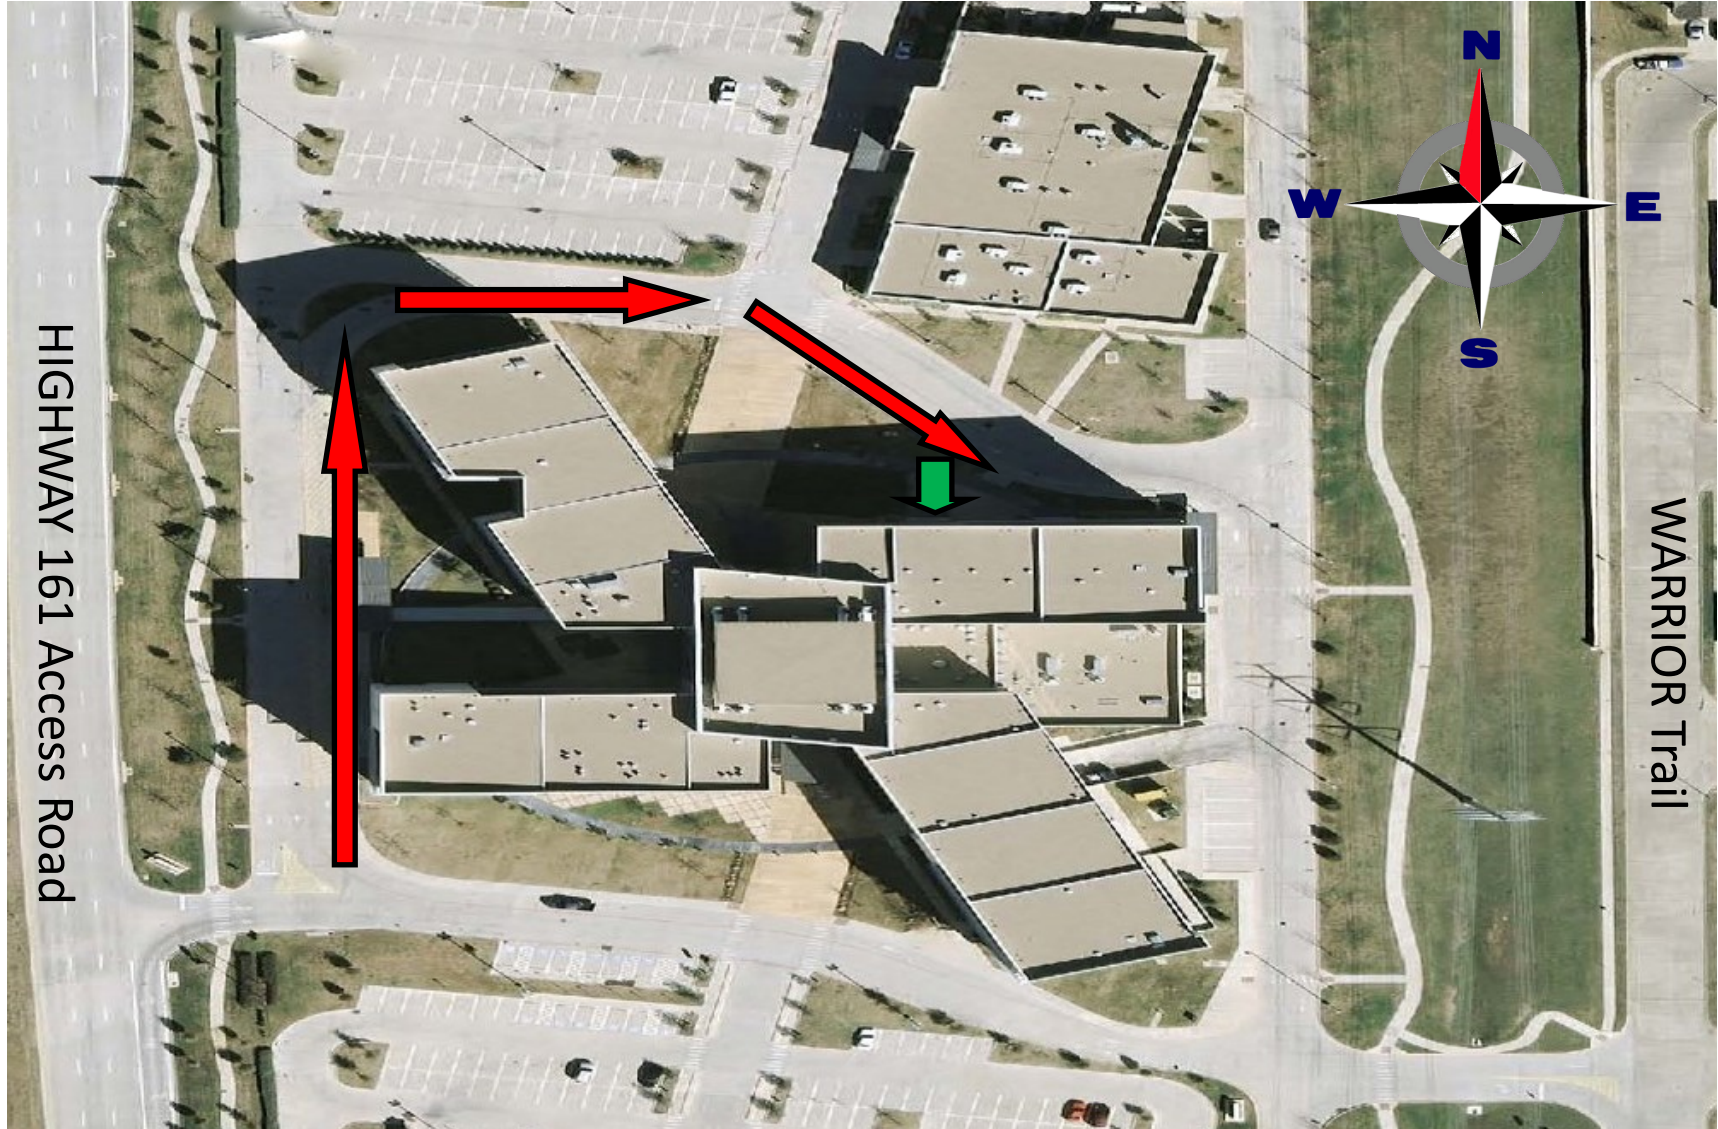

SHG Morning Drop off/Traffic Pattern

- Students dropped off and enter through double café doors. (GREEN arrow)
- Students can be dropped off beginning at 7:30. No supervision prior to 7:30.

SHG After School pick up/Traffic Pattern

- Parents picking up in the pick up line, follow **RED** lane, only. Please stay in your vehicle.
- If you need to walk up or visit the school, follow the **BLUE** lane to designated parking areas. We cannot load your child while in the far **(BLUE)** lane.
- Buses  load on east side of building; do not park in/block these areas.